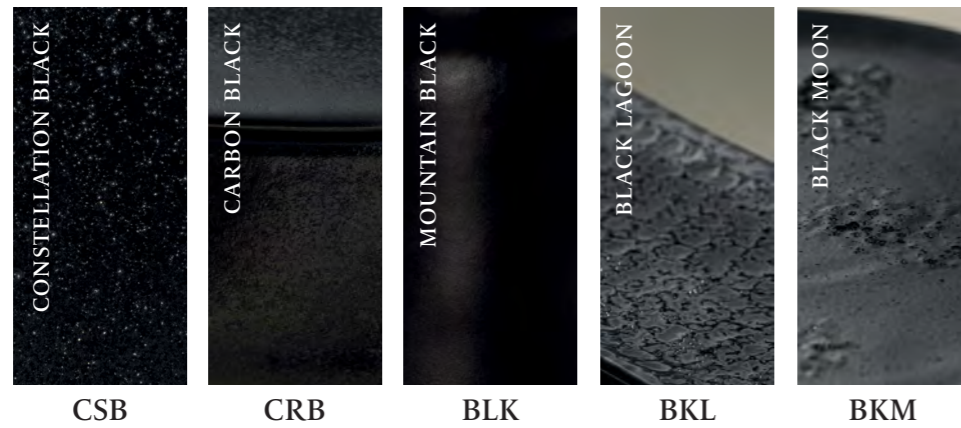

## FEATURES & BENEFITS

- Five special black glazes. Mix of materials.
- The different heights provide a sophisticated and contemporary look to any buffet presentation.