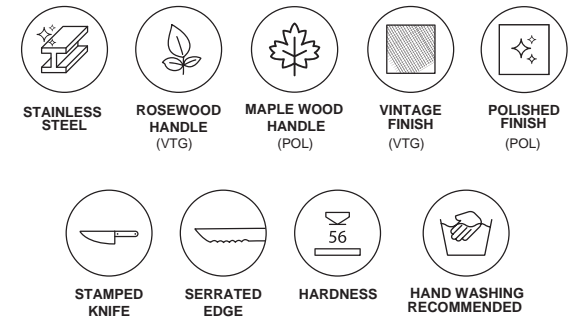

VINTAGE BRUSHED

VINTAGE GOLD

PRADO

Made in Portugal

SEE MORE HERE

STEAK KNIVES

Made in Portugal

SEE MORE HERE