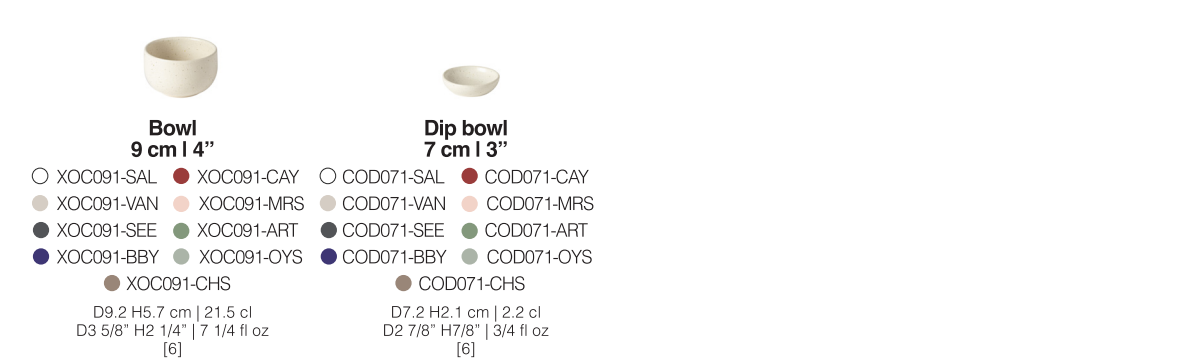

PACIFICA COLLECTION