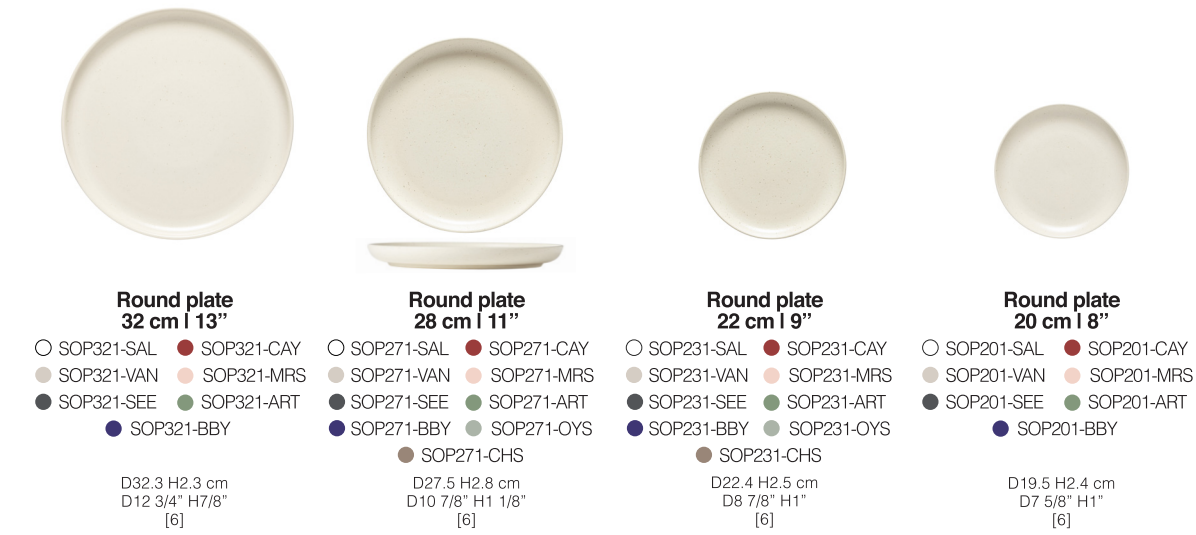

PACIFICA COLLECTION