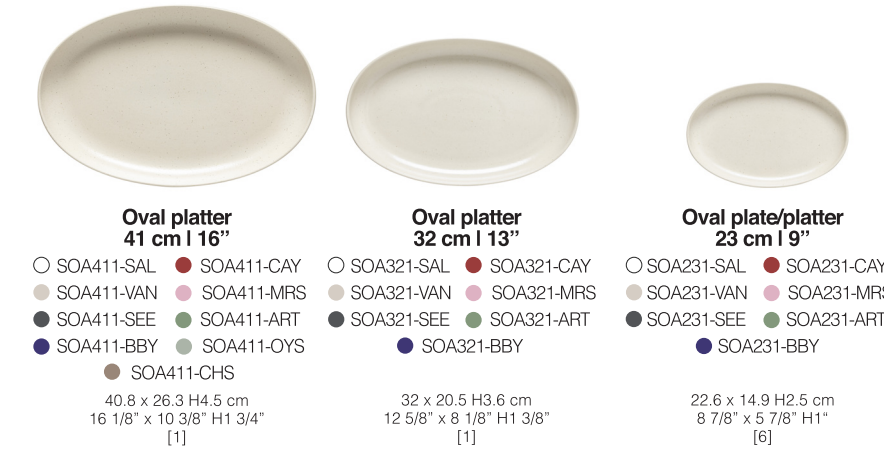

high  
performance

The Pacifica collection items feature rims with a high degree of impact resistance, ranging up to 0.17 J.

As an alternative to a more traditional, lustrous look, our Pacifica collection showcases a matte finish that works as well for everyday meals as it does for weekend casual gatherings.

PACIFICA COLLECTION

PACIFICA COLLECTION

COMBINATION SUGGESTIONS

CREATE A RAMEN SET WITH THE FOLLOWING PIECES:  
 Ramen bowl 19 cm | 7"  
 Ramen spoon 16 cm | 6"  
 Hashi holder 5 cm | 2"