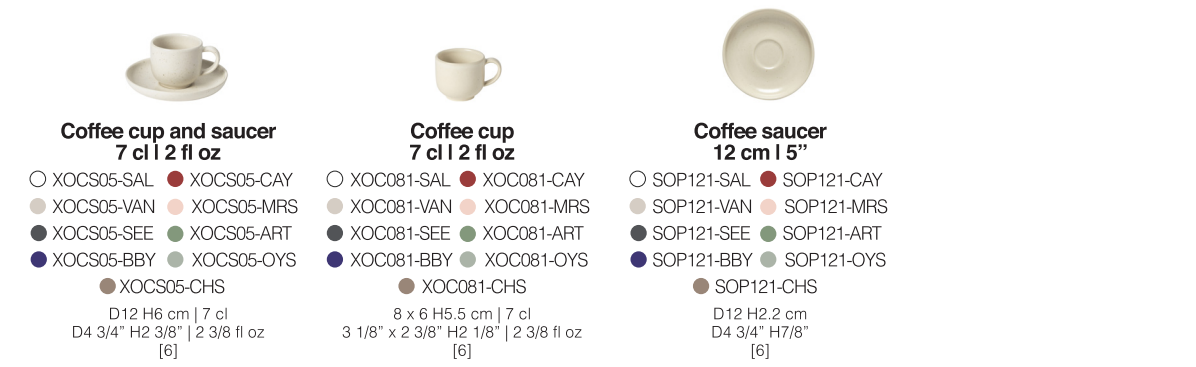

high  
performance

The Pacifica collection items feature rims with a high degree of impact resistance, ranging up to 0.17 J.

As an alternative to a more traditional, lustrous look, our Pacifica collection showcases a matte finish that works as well for everyday meals as it does for weekend casual gatherings.

PACIFICA COLLECTION

PACIFICA COLLECTION

COMBINATION SUGGESTIONS

CREATE A RAMEN SET WITH THE FOLLOWING PIECES:  
 Ramen bowl 19 cm | 7"  
 Ramen spoon 16 cm | 6"  
 Hashi holder 5 cm | 2"