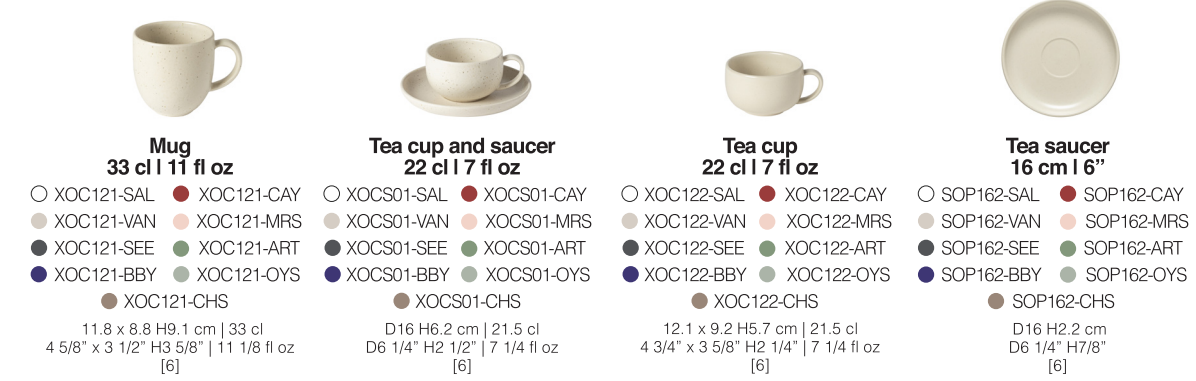

high  
performance

The Pacifica collection items feature rims with a high degree of impact resistance, ranging up to 0.17 J.

As an alternative to a more traditional, lustrous look, our Pacifica collection showcases a matte finish that works as well for everyday meals as it does for weekend casual gatherings.

PACIFICA COLLECTION

PACIFICA COLLECTION

COMBINATION SUGGESTIONS

CREATE A RAMEN SET WITH THE FOLLOWING PIECES:  
 Ramen bowl 19 cm | 7"  
 Ramen spoon 16 cm | 6"  
 Hashi holder 5 cm | 2"