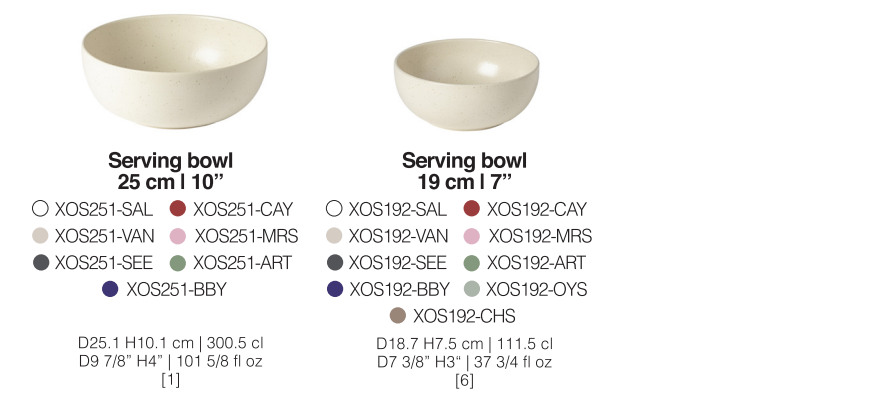

high  
performance

The Pacifica collection items feature rims with a high degree of impact resistance, ranging up to 0.17 J.

As an alternative to a more traditional, lustrous look, our Pacifica collection showcases a matte finish that works as well for everyday meals as it does for weekend casual gatherings.

PACIFICA COLLECTION

PACIFICA COLLECTION

COMBINATION SUGGESTIONS

CREATE A RAMEN SET WITH THE FOLLOWING PIECES:  
 Ramen bowl 19 cm | 7"  
 Ramen spoon 16 cm | 6"  
 Hashi holder 5 cm | 2"