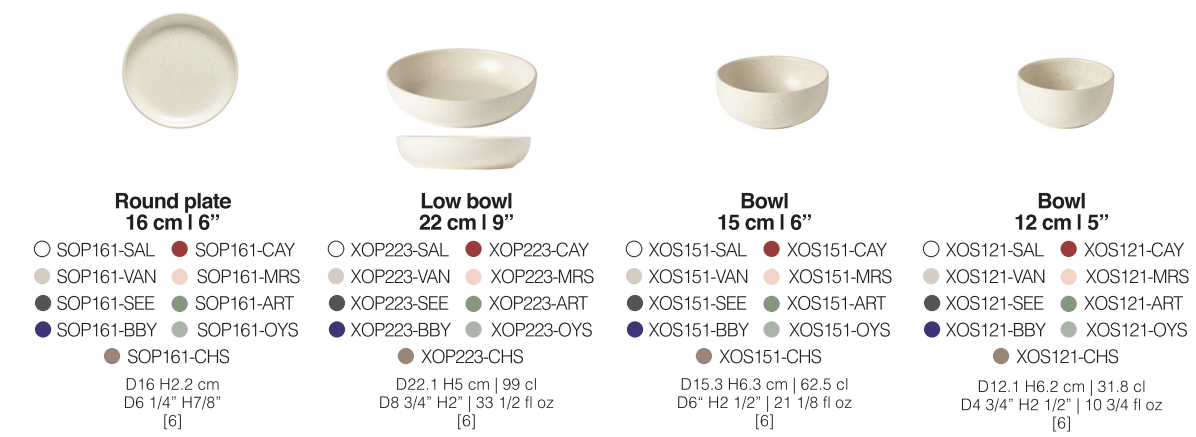

PACIFICA COLLECTION