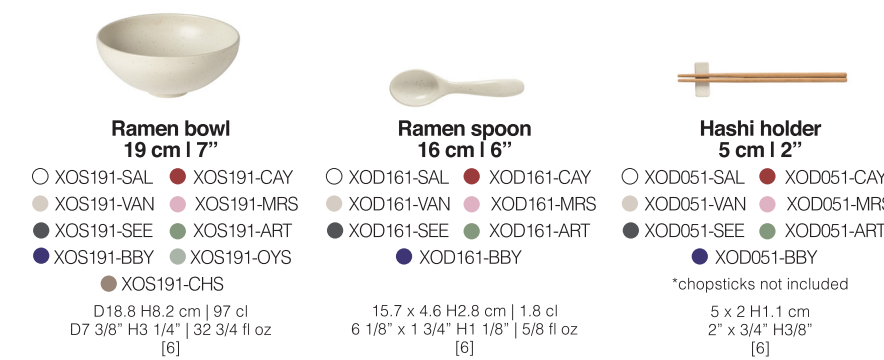

high  
performance

The Pacifica collection items feature rims with a high degree of impact resistance, ranging up to 0.17 J.

As an alternative to a more traditional, lustrous look, our Pacifica collection showcases a matte finish that works as well for everyday meals as it does for weekend casual gatherings.

PACIFICA COLLECTION

PACIFICA COLLECTION

COMBINATION SUGGESTIONS

CREATE A RAMEN SET WITH THE FOLLOWING PIECES:  
 Ramen bowl 19 cm | 7"  
 Ramen spoon 16 cm | 6"  
 Hashi holder 5 cm | 2"