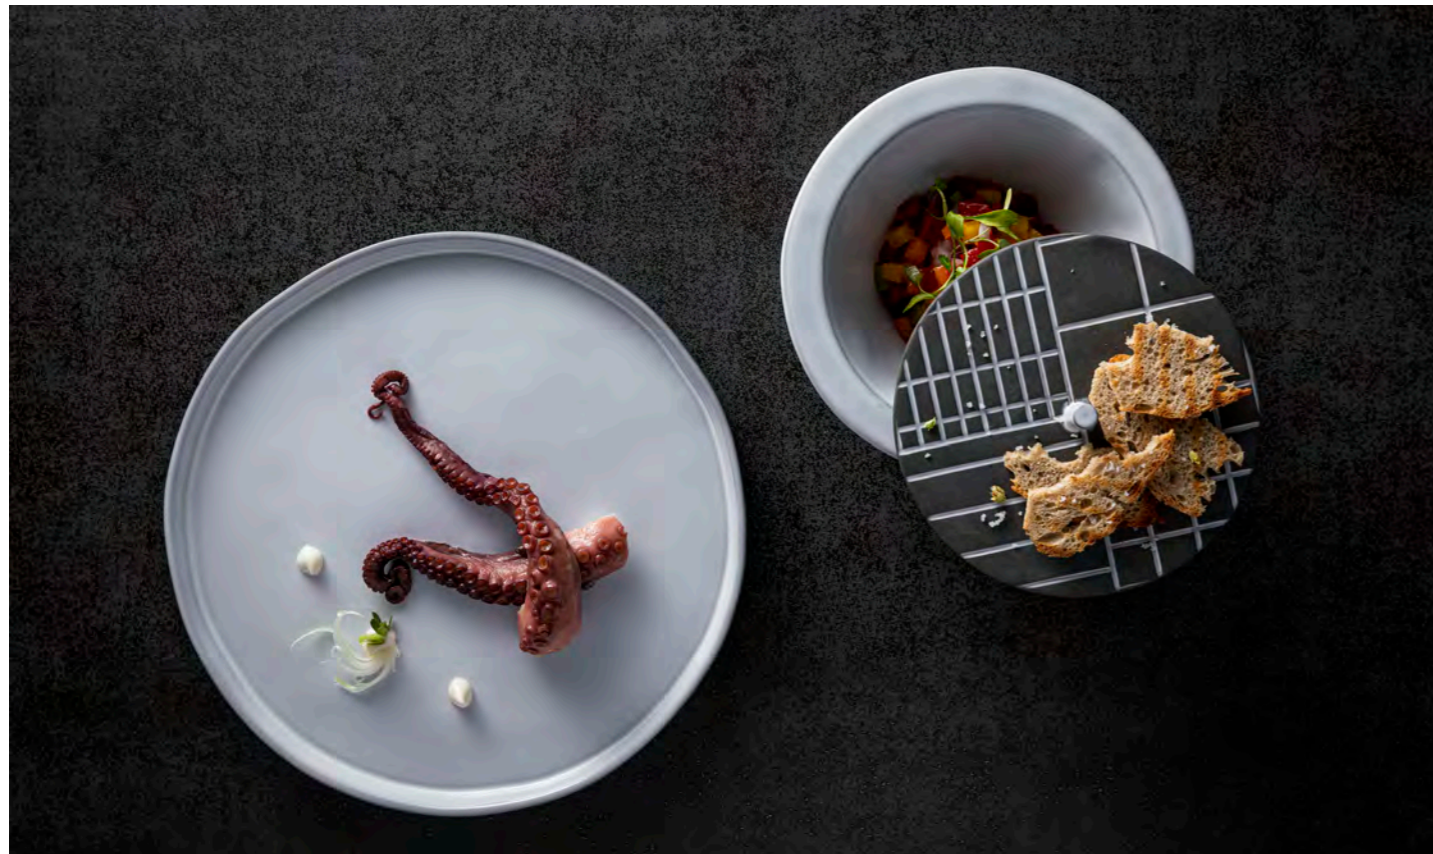

FEATURES & BENEFITS

- Robust items. Very high resistance to impact.
- Innovative combination of organic shapes, clean glazes and rawness for a surprising and sensorial food presentations.
- Distinctive pieces for multiple and unexpected applications.
- Curated selection of dining and serving pieces for both style and performance.

WHITE (WHI)