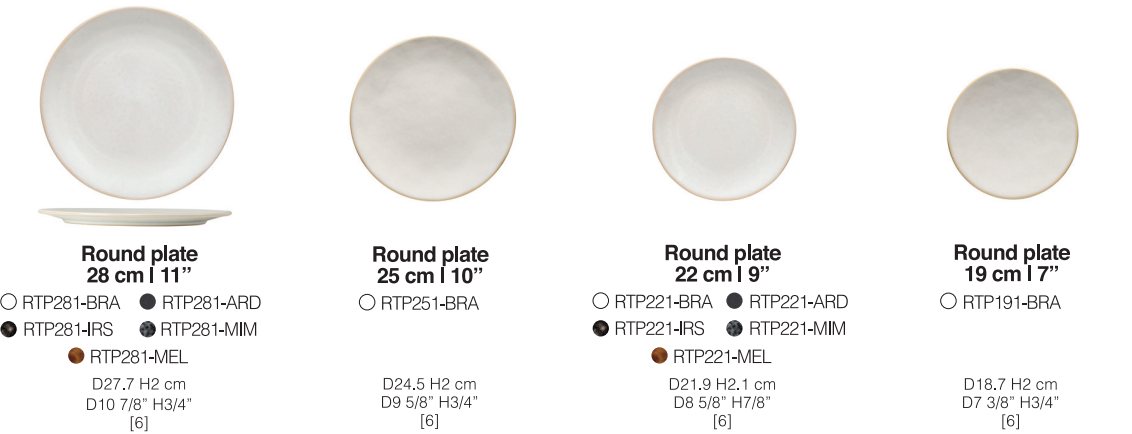

Round coupe plate 31 cm | 12"
○ RTP312-BRA ● RTP312-ARD
● RTP312-IRS ● RTP312-MIM
● RTP312-MEL ● RTP312-BLK
D31,3 H3,3 cm | D12 3/8" H1 1/4" [6]

Round coupe plate 28 cm | 11"
○ RTP282-BRA ● RTP282-ARD
● RTP282-IRS ● RTP282-BLK
D27,5 H3,2 cm | D10 7/8" H1 1/4" [6]

Round coupe plate 22 cm | 9"
○ RTP222-BRA ● RTP222-ARD
● RTP222-IRS ● RTP222-BLK
D21,9 H2,5 cm | D8 5/8" H1" [6]

Round plate 31 cm | 12"
○ RTP311-BRA
● RTP311-ARD
D31,1 H1,7 cm | D12 1/4" H5/8" [6]