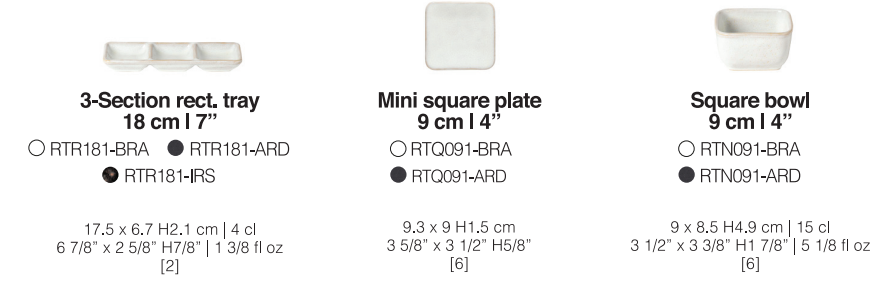

RODA COLLECTION

3-Section rect. tray 18 cm | 7"
○ RTR181-BRA ● RTR181-ARD
● RTR181-IRS
17,5 x 6,7 H2,1 cm | 4 cl | 6 7/8" x 2 5/8" H7/8" | 1 3/8 fl oz [2]

Mini square plate 9 cm | 4"
○ RTQ091-BRA
● RTQ091-ARD
9,3 x 9 H1,5 cm | 3 5/8" x 3 1/2" H5/8" [6]

Square bowl 9 cm | 4"
○ RTN091-BRA
● RTN091-ARD
9 x 8,5 H4,9 cm | 15 cl | 3 1/2" x 3 3/8" H1 7/8" | 5 1/8 fl oz [6]