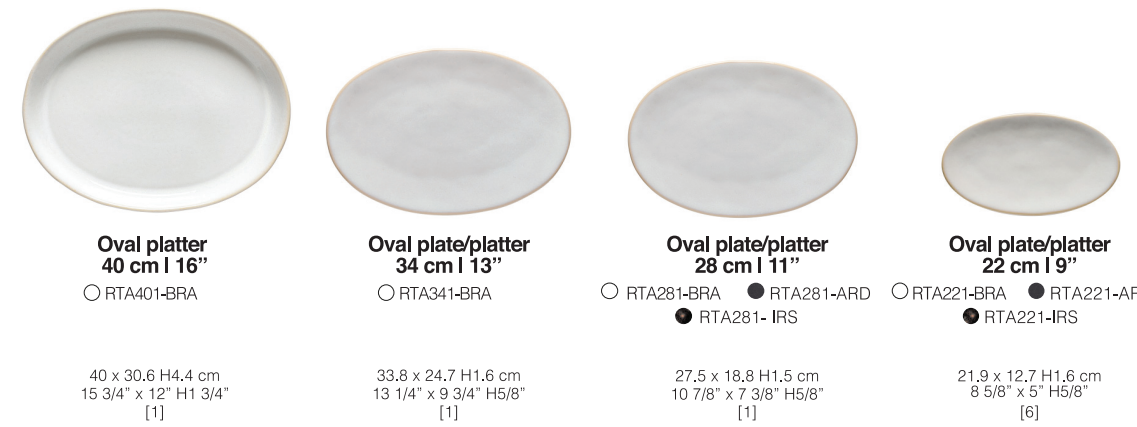

Serving bowl 25 cm | 10"
○ RTS251-BRA
D24,9 H11 cm | 302 cl | D9 3/4" H4 3/8" | 102 1/8 fl oz [1]

Serving bowl 19 cm | 7"
○ RTS191-BRA ● RTS191-ARD
● RTS191-IRS
D18,6 H9 cm | 138,9 cl | D7 3/8" H3 1/2" | 47 fl oz [6]

Round colander dish 16 cm | 6"
○ RTP164-BRA ● RTP164-ARD
● RTP164-IRS
D15,5 H1,7 cm | D6 1/8" H5/8" [6]

Oval platter 40 cm | 16"
○ RTA401-BRA
40 x 30,6 H4,4 cm | 15 3/4" x 12" H1 3/4" [1]

Oval plate/platter 34 cm | 13"
○ RTA341-BRA
33,8 x 24,7 H1,6 cm | 13 1/4" x 9 3/4" H5/8" [1]

Oval plate/platter 28 cm | 11"
○ RTA281-BRA ● RTA281-ARD
● RTA281-IRS
27,5 x 18,8 H1,5 cm | 10 7/8" x 7 3/8" H5/8" [1]

Oval plate/platter 22 cm | 9"
○ RTA221-BRA ● RTA221-ARD
● RTA221-IRS
21,9 x 12,7 H1,6 cm | 8 5/8" x 5" H5/8" [6]