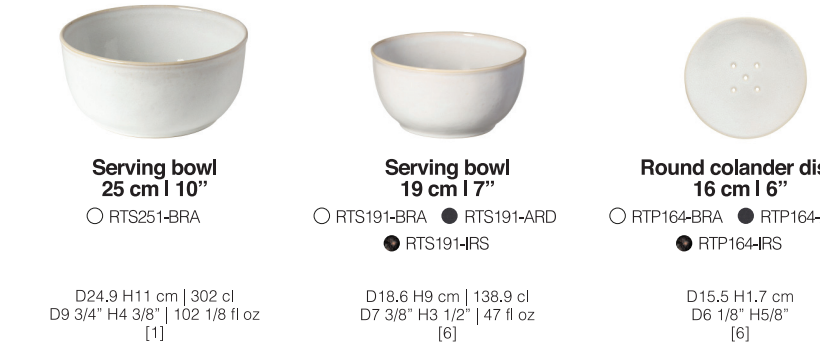

RODA COLLECTION