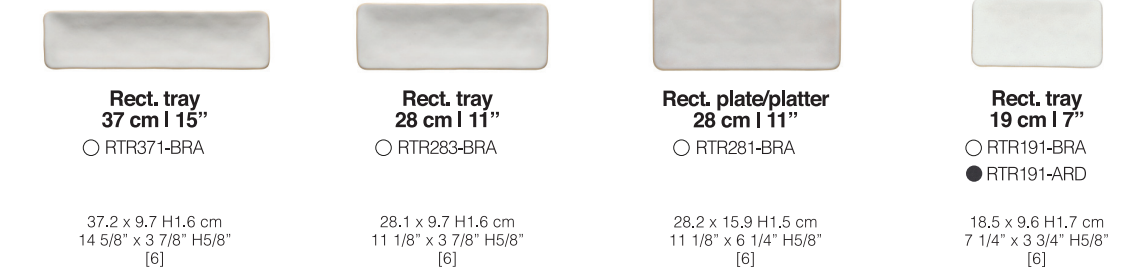

Rect. tray 37 cm | 15"
○ RTR371-BRA
37,2 x 9,7 H1,6 cm | 14 5/8" x 3 7/8" H5/8" [6]

Rect. tray 28 cm | 11"
○ RTR283-BRA
28,1 x 9,7 H1,6 cm | 11 1/8" x 3 7/8" H5/8" [6]

Rect. plate/platter 28 cm | 11"
○ RTR281-BRA
28,2 x 15,9 H1,5 cm | 11 1/8" x 6 1/4" H5/8" [6]

Rect. tray 19 cm | 7"
○ RTR191-BRA
● RTR191-ARD
18,5 x 9,6 H1,7 cm | 7 1/4" x 3 3/4" H5/8" [6]